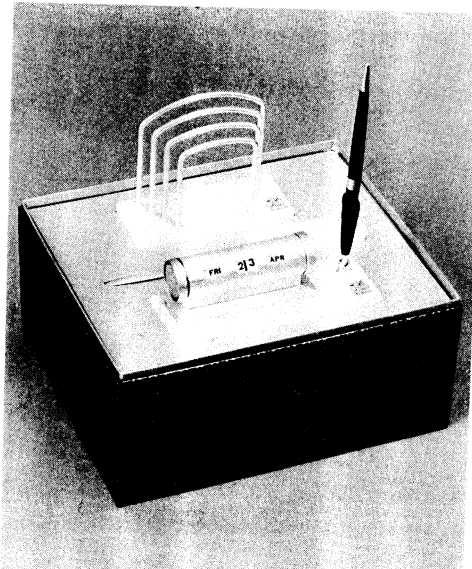

3001 - 256RC ROLL CALENDAR PEN — 52 RACK
— 42 OPENER